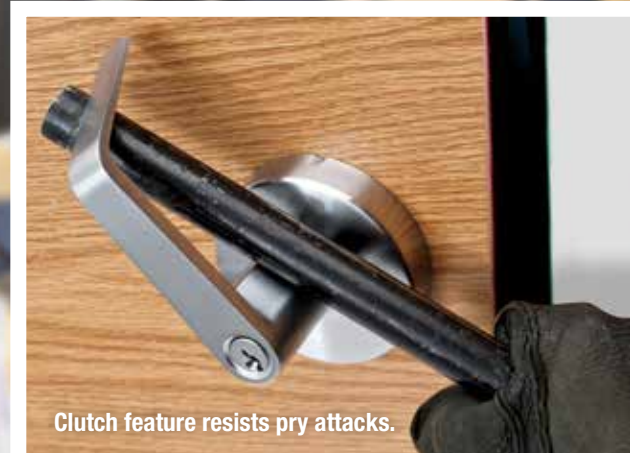

COMMERCIAL GRADE 2 DOOR HARDWARE

Clutch feature resists pry attacks.

Available in 24 Different Keyways

D10 Arrow® K5, K6, L6A	D01 Corbin® 59A1-A2	D29 Corbin® 60	D07 Corbin® / Russwin® L4	D12 Kwikset® (Composite)	D08 Lockwood®
D70 Sargent® RA-RC (Composite)	D32 Dexter® / Master® 67 (Composite)	D02 Sargent® S	D02 Sargent® U	D04 Schlage® C	D34 Schlage® E
D02 Lori® L200	D80 Lori® Locksmith 80	D90 Loricentric® 90	D11 Russwin® 981/852	D30 Russwin® D1	D36 Sargent® LA-LC (Composite)
D28 Schlage® P (Accepts C-L)	D27 Segal® 9.265	D13 Weiser® (Composite)	D03 Yale® 8	D15 Yale® GA	D02 Harloc® SE-1 (Composite)

16 Small Format Interchangeable Core (SFIC) keyways including Best®, Arrow® & Falcon®

CA	CB	CC	CD
CE	CF	CG	CH
CJ	CK	CL	CM
CQ	CW	CX	CY

CYLINDER	DESCRIPTION	CYLINDER	DESCRIPTION	CYLINDER	DESCRIPTION	CYLINDER	DESCRIPTION
D10	Arrow® K5, K6, L6A	D01	Corbin® 59A1-A2	D29	Corbin® 60	D07	Corbin®/Russwin® L4
D12	Kwikset® (composite)*	D08	Lockwood®	D02	Lori® L200	D80	Lori® Locksmith 80*
D90	Loricentric® 90**	D11	Russwin® 981/852	D30	Russwin® D1	D36	Sargent® LA-LC (composite)
D70	Sargent® RA-RC (composite)	D32	Dexter®/Master® 67 composite)*	D02	Sargent® S	D02	Sargent® U
D04	Schlage® C (Standard)	D34	Schlage® E	D28	Schlage® P (accepts C-L)	D27	Segal® 9.265*
D13	Weiser® (composite)	D03	Yale® 8	D15	Yale® GA	D02	Harloc® SE-1 (composite)*

*Exclusively available as 5-pin cylinder

**Exclusively available as 6-pin cylinder

All marks are registered trademarks of their respective owners