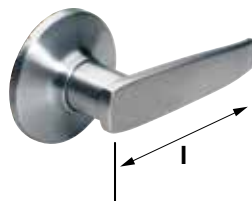

## KNOBSETS - GRADE 3

STYLE	PRODUCT	A BACKSET	B FOR DOOR THICKNESS	C EDGE BORE	D CROSSBORE SIZE	E STRIKE (FULL LIP)	F THROW LENGTH	G INTERIOR TRIM DIA.	H EXTERIOR TRIM DIA.	I LEVER LENGTH	J KNOB DIA.	K LATCH FACE DIM. (W X H)
<b>Tulip</b>												
	Keyed Entry	2-3/8" to 2-3/4"	1-3/8" to 1-3/4"	1"	2-1/8"	2-1/4" x 1-3/4"	NA	2-1/2"	2-1/2"	NA	1-7/8"	1" x 2-1/4"
	Privacy											
	Passage											
	Mobile Home											
<b>Ball</b>												
	Keyed Entry	2-3/8" to 2-3/4"	1-3/8" to 1-3/4"	1"	2-1/8"	2-1/4" x 1-3/4"	NA	2-1/2"	2-1/2"	NA	1-7/8"	1" x 2-1/4"
	Privacy											
	Passage											
<b>Biscuit</b>												
	Keyed Entry	2-3/8" to 2-3/4"	1-3/8" to 1-3/4"	1"	2-1/8"	2-1/4" x 1-3/4"	NA	2-1/2"	2-1/2"	NA	1-7/8"	1" x 2-1/4"
	Privacy											
	Passage											
<b>Rusk</b>												
	Keyed Entry	2-3/8" to 2-3/4"	1-3/8" to 1-3/4"	1"	2-1/8"	2-1/4" x 1-3/4"	NA	2-1/2"	2-1/2"	NA	1-7/8"	1" x 2-1/4"
	Privacy											
	Passage											