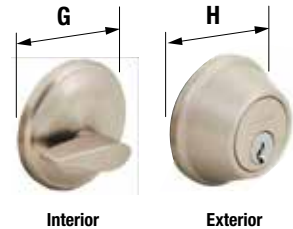

## KNOBSETS - GRADE 3

STYLE	PRODUCT	A BACKSET	B FOR DOOR THICKNESS	C EDGE BORE	D CROSSBORE SIZE	E STRIKE (FULL LIP)	F THROW LENGTH	G INTERIOR TRIM DIA.	H EXTERIOR TRIM DIA.	I LEVER LENGTH	J KNOB DIA.	K LATCH FACE DIM. (W X H)
<b>Tulip</b>												
	Keyed Entry	2-3/8" to 2-3/4"	1-3/8" to 1-3/4"	1"	2-1/8"	2-1/4" x 1-3/4"	NA	2-1/2"	2-1/2"	NA	1-7/8"	1" x 2-1/4"
	Privacy											
	Passage											
	Mobile Home											
<b>Ball</b>												
	Keyed Entry	2-3/8" to 2-3/4"	1-3/8" to 1-3/4"	1"	2-1/8"	2-1/4" x 1-3/4"	NA	2-1/2"	2-1/2"	NA	1-7/8"	1" x 2-1/4"
	Privacy											
	Passage											
<b>Biscuit</b>												
	Keyed Entry	2-3/8" to 2-3/4"	1-3/8" to 1-3/4"	1"	2-1/8"	2-1/4" x 1-3/4"	NA	2-1/2"	2-1/2"	NA	1-7/8"	1" x 2-1/4"
	Privacy											
	Passage											
<b>Rusk</b>												
	Keyed Entry	2-3/8" to 2-3/4"	1-3/8" to 1-3/4"	1"	2-1/8"	2-1/4" x 1-3/4"	NA	2-1/2"	2-1/2"	NA	1-7/8"	1" x 2-1/4"
	Privacy											
	Passage											