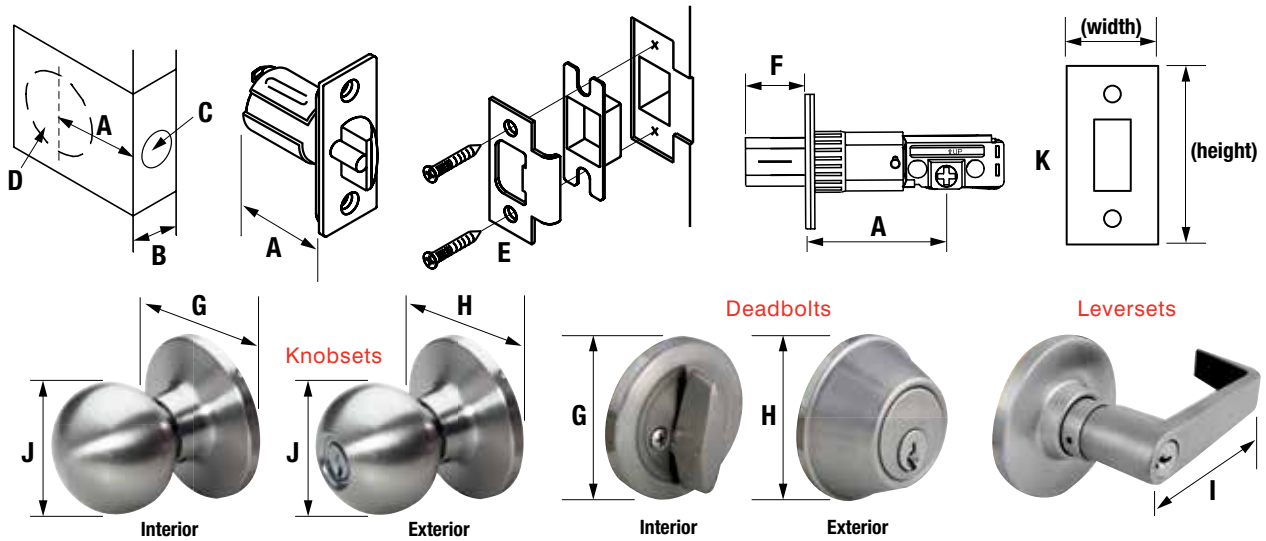

COMMERCIAL DOOR HARDWARE

SPECIFICATIONS / DIMENSIONS

PART #	PRODUCT	A	B	C	D	E	F	G	H	I	J	K
		BACKSET	FOR DOOR THICKNESS	EDGE BORE	CROSSBORE SIZE	STRIKE	THROW LENGTH	INTERIOR TRIM DIA.	EXTERIOR TRIM DIA.	LEVER LENGTH	KNOB DIA.	LATCH FACE DIM. (W X H)
CYLINDRICAL BALL KNOB												
	Keyed Entry	2-3/4"	1-3/8" to 1-3/4"	1"	2-1/8"	2-3/4" x 1-1/8" T	NA	3"	3"	NA	2"	1-1/8" x 2-1/4"
	Privacy											
	Passage											
	Storeroom											
	Classroom											
CYLINDRICAL LEVER												
	Keyed Entry	2-3/4"	1-3/8" to 1-3/4"	1"	2-1/8"	2-3/4" x 1-1/8" T	NA	3"	3"	4" with 2" return	NA	1-1/8" x 2-1/4"
	Privacy											
	Passage											
	Storeroom											
	Classroom											
HEAVY-DUTY CYLINDRICAL LEVER												
	Keyed Entry	2-3/4"	1-3/8" to 1-3/4"	1"	2-1/8"	4-7/8 x 1-7/8" T	NA	3-1/4"	3-1/4"	4" with 2-1/2" return	NA	1-1/8" x 2-1/4"
	Privacy											
	Passage											
	Storeroom											
	Classroom											
DEADBOLTS												
	Single Cylinder Deadbolt	2-3/4"	1-3/8" to 1-3/4"	1"	2-1/8"	2-3/4" x 1-1/8" T	1"	2-9/16"	NA	NA	NA	1-1/8" x 2-1/4"
	Double Cylinder Deadbolt											
	One-Sided Cylinder Deadbolt											
HEAVY-DUTY DEADBOLTS												
	Single Cylinder Deadbolt	2-3/4"	1-3/8" to 1-3/4"	1"	2-1/8"	2-3/4" x 1-1/8" T	1"	2-9/16"	NA	NA	NA	1-1/8" x 2-1/4"
	Double Cylinder Deadbolt